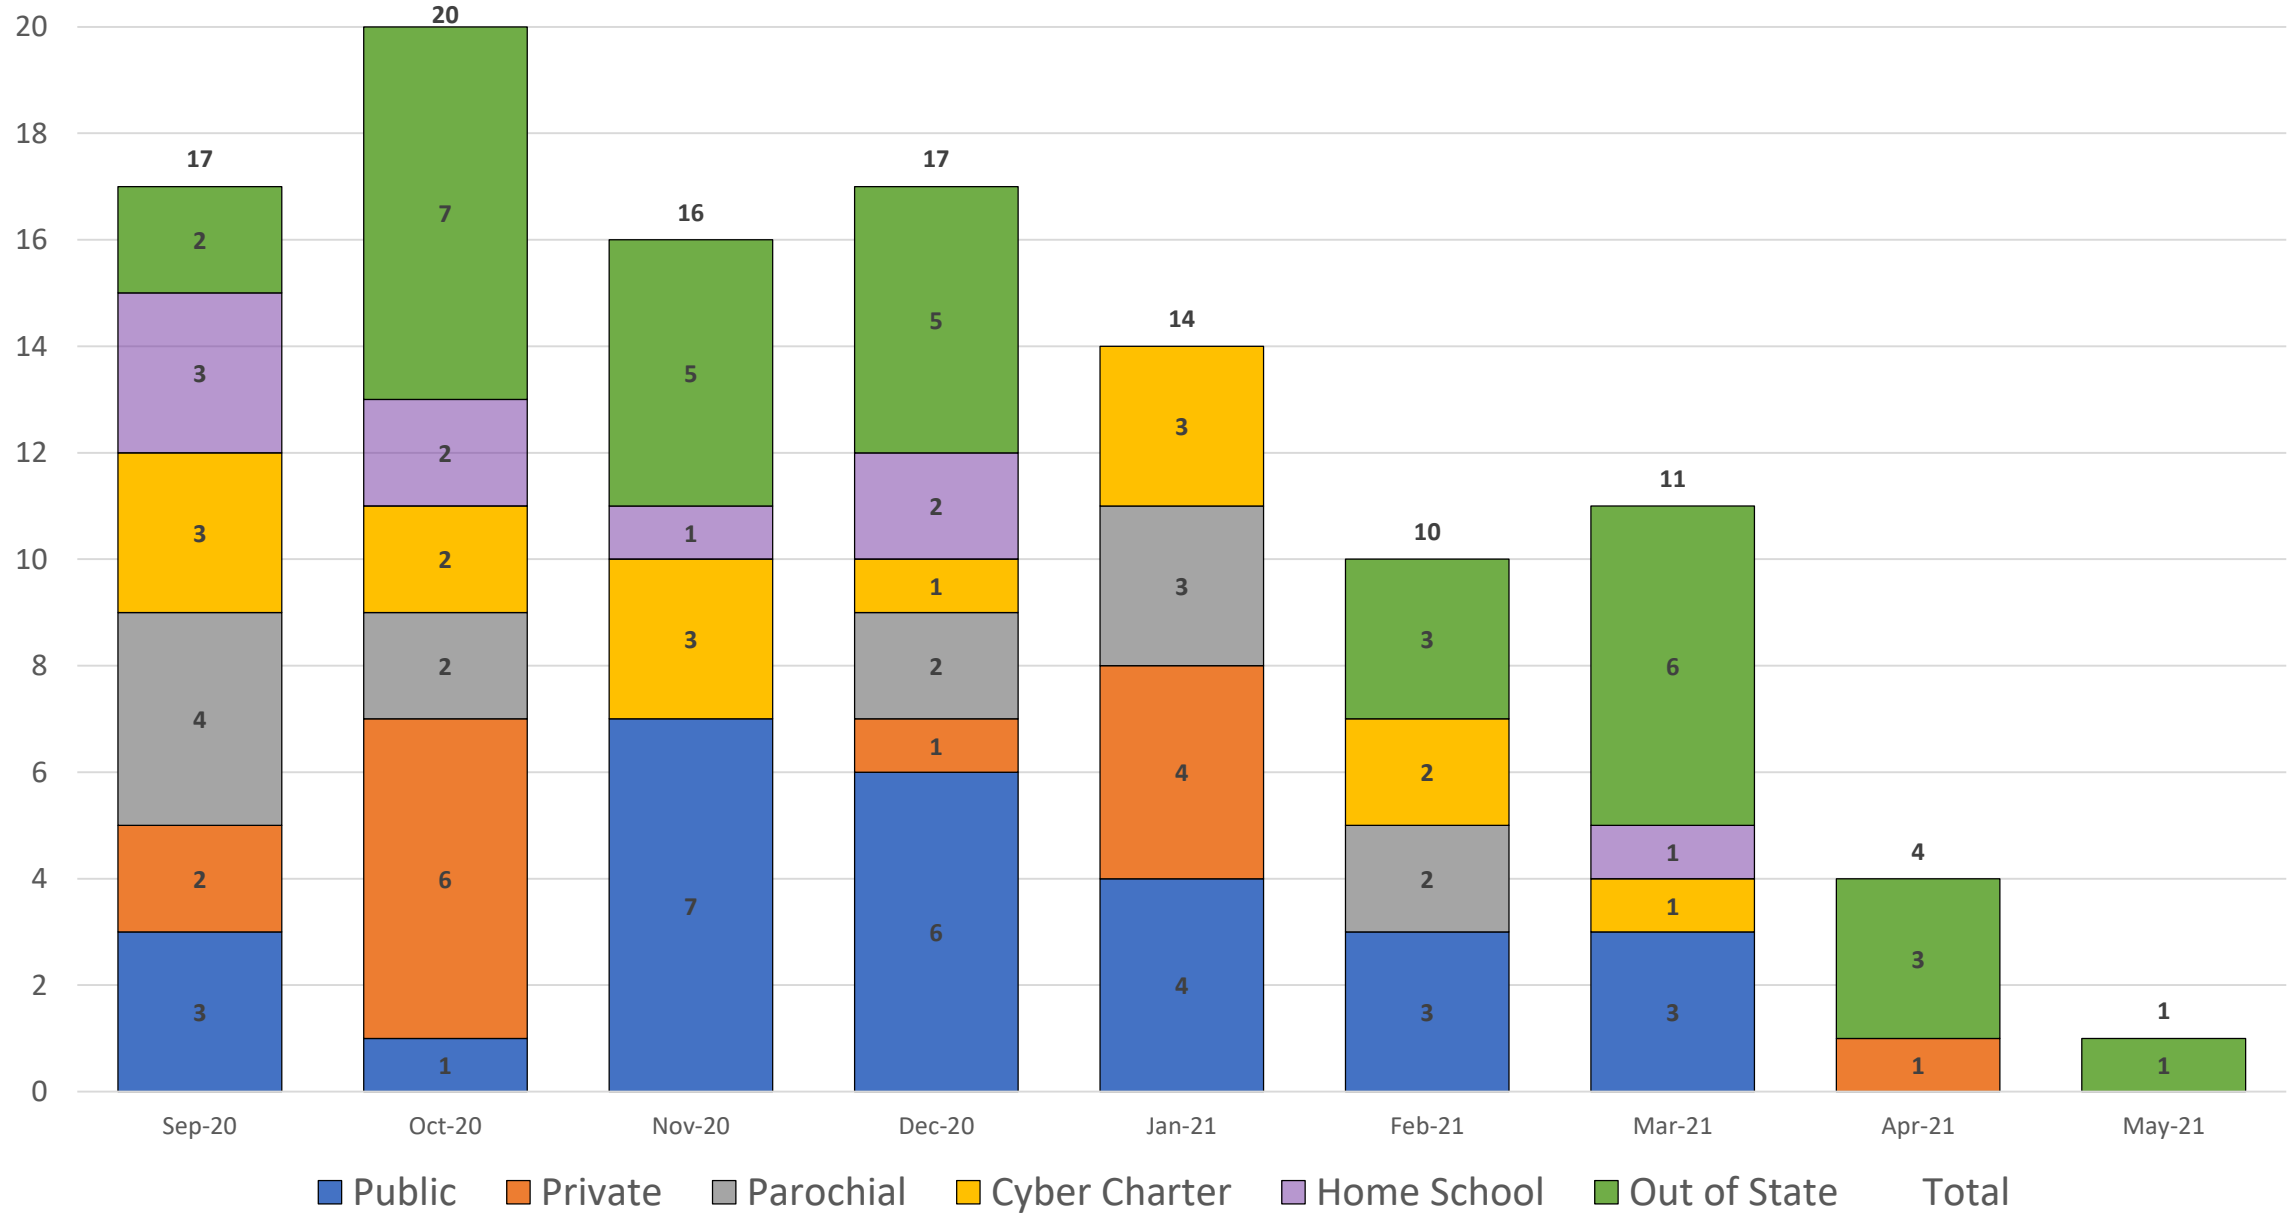

Transfers from Methacton 2020-21

Summary of Transfers-by Type

Type of Transfer	Total
Public	27
Private	14
Parochial	13
Cyber Charter	15
Home Schooling	9
Out of State	32
Totals:	110