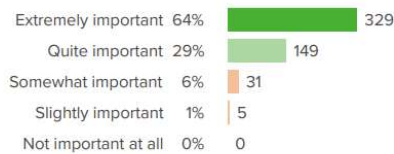

Methacton School District (PA)

Community Survey
Fall 2022

516 responses

Methacton School District (PA)
Fall 2022 Methacton Community Survey, Community Survey

Community Priorities

How did people respond?

Q.1: For this school or district to be successful over the next three years, how important is it for us to focus on...Student achievement?